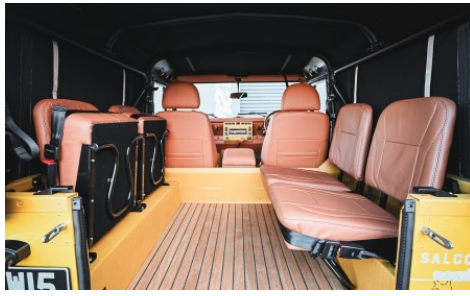

## CORE SPEC

Series Half Height Doors  
Heated Front Seats  
6 Seats

## INTERIOR

Twisted Interior Retrim In Saddle Leather  
Twisted Trimmed Leather Heated Front Seats  
Inward Facing Seat Conversion with 4 Leather Seats & Lap Belts  
Body Coloured Centre Dash Panel  
Twisted Trimmed Leather to Raised Cubby Box with Alcantara Lining  
Twisted by Moto Lita Wooden Steering Wheel with Twisted Steering Boss  
Internal Panels Re-sealed & Soundproofed  
Reduced Height Bulk Head  
Twisted Yorkshire Plaques