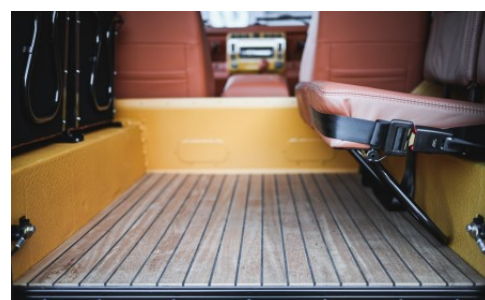

SALES: +44 (0)1845 574 990