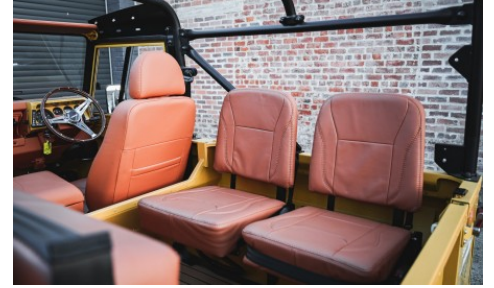

## CORE SPEC

Series Half Height Doors  
Heated Front Seats  
6 Seats

## EXTERIOR

Twisted 18" Roslyle Wheels Texture Coated in Sand  
BF Goodrich All Terrain Tyres  
Full Body Colour Change to Bahama Gold  
Removable Sand Coloured Soft Top Roof  
Twisted Aluminium LED DRL Front Bumper  
LED Headlight Conversion  
Twisted Stage One Front End including Top & Side Vents  
Twisted Steering Guard Texture Coated in Sand  
Upgraded Wiper Blades  
Fold Down Side Steps

## INTERIOR

Twisted Interior Retrim In Saddle Leather  
Twisted Trimmed Leather Heated Front Seats  
Inward Facing Seat Conversion with 4 Leather Seats & Lap Belts  
Body Coloured Centre Dash Panel  
Twisted Trimmed Leather to Raised Cubby Box with Alcantara Lining  
Twisted by Moto Lita Wooden Steering Wheel with Twisted Steering Boss  
Internal Panels Re-sealed & Soundproofed  
Reduced Height Bulk Head  
Twisted Yorkshire Plaques