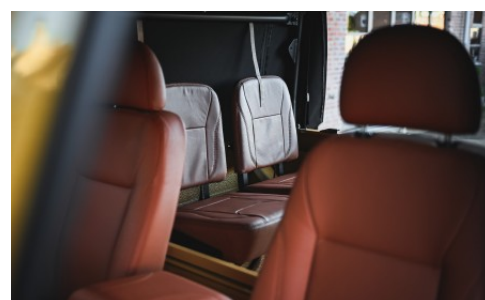

SALES: +44 (0)1845 574 990