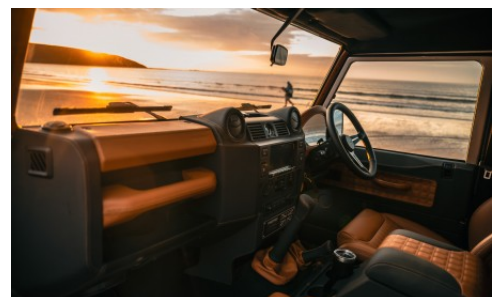

SALES: +44 (0)1845 574 990