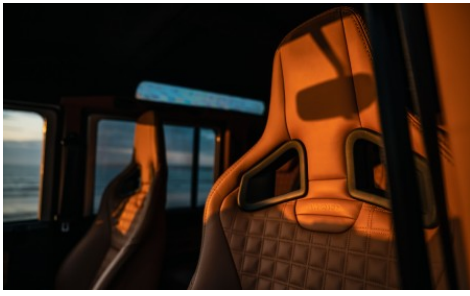

CORE SPEC

XS Spec
Air Conditioning
Remote Alarm & Central Locking
Electric Front Windows
Heated Front Seats
Heated Front & Rear Windscreens
ABS, Traction Control & DSC
7 Seats

PERFORMANCE

Cotton Panel Air Filter
Twisted Stainless Steel Exhaust System
Twisted Progressive Suspension System

EXTERIOR

Twisted 18" Classic, Rostyle or Sport Alloy Wheels
BF Goodrich All Terrain Tyres
Twisted Aluminium LED DRL Front Bumper
LED Headlights & Rear Lights
Upgraded Wiper Blades
Tubular Spare Wheel Carrier
Satin Paint to Crossmember
Tubular Rear Step & Towing Bracket
Twisted Billet Aluminium Fuel Cap
Twisted Billet Aluminium Window Blocks

INTERIOR

Twisted Leather to Door Handles
Privacy Glass to Rear Windows
Full Interior Soundproofing
Twisted Dials & Clock
Double Din Headunit with FM/DAB, Bluetooth, Sat Nav, Rev Camera
8 Channel Premium Audio Component System
LED Interior Downlighting