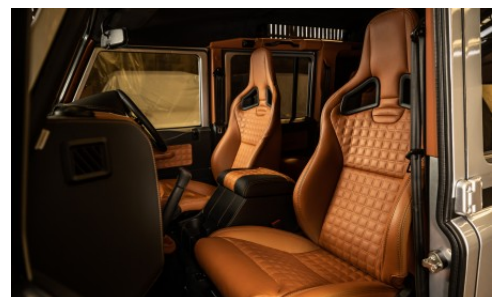

SALES: +44 (0)1845 574 990