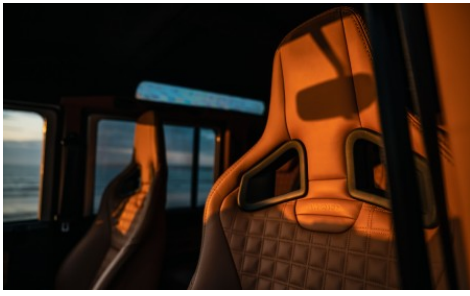

CORE SPEC

XS Spec
Air Conditioning
Remote Alarm & Central Locking
Electric Front Windows
Heated Front Seats
Heated Front & Rear Windscreens
ABS, Traction Control & DSC
7 Seats

PERFORMANCE

Cotton Panel Air Filter
Twisted Stainless Steel Exhaust System
Twisted Progressive Suspension System

EXTERIOR

Twisted 18" Classic, Rostyle or Sport Alloy Wheels
BF Goodrich All Terrain Tyres
Twisted Aluminium LED DRL Front Bumper
LED Headlights & Rear Lights
Upgraded Wiper Blades
Tubular Spare Wheel Carrier
Satin Paint to Crossmember
Twisted Billet Aluminium Door Handles
Twisted Billet Aluminium Fuel Cap
Twisted Billet Aluminium Window Blocks

INTERIOR

Twisted Leather to Door Handles
Privacy Glass to Rear Windows
Full Interior Soundproofing
Twisted Dials & Clock
Double Din Headunit with FM/DAB, Bluetooth, Sat Nav, Rev Camera
8 Channel Premium Audio Component System
LED Interior Downlighting