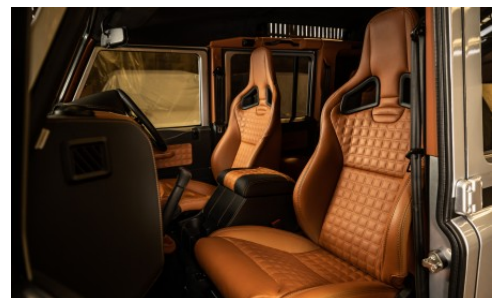

SALES: +44 (0)1845 574 990