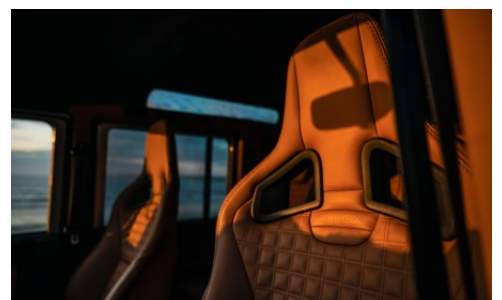

SALES: +44 (0)1845 574 990