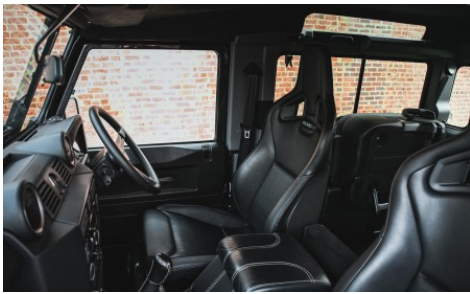

CORE SPEC

XS Spec
Air Conditioning
Remote Alarm & Central Locking
Electric Front Windows
Heated Front Seats
Heated Front & Rear Windscreens
ABS, Traction Control & DSC
Metallic Paint
Tubular XS Side Rails
4 Seats

PERFORMANCE

Twisted P6 Performance Upgrade to 170bhp
ECU Software Remap to 170 BHP
Manual
Twisted 6 Pot Performance Front Brakes
Cotton Panel Air Filter
Twisted Stainless Steel Exhaust System
Twisted Progressive Suspension System

EXTERIOR

Twisted 18" Black Sport Wheels
Cooper Zeon LTZ Tyres
Front Roll Hoop in Black
Twisted High Gloss LED DRL Front Bumper
LED Headlights & Rear Lights
Twisted Stage One Front End including Top Vent & Grille
Twisted 6mm Steering Guard in Satin Black
Upgraded Wiper Blades
Black Chequer Plate Top to Side Rails with Stainless Fixings
Tubular Spare Wheel Carrier

INTERIOR

Twisted Black Grainy Leather Trim
Heated Recaro Front Seats in Ambler Trim
Twisted Trimmed Leather Dash Tops, Grab Handle, Cubby Box & Gear Shifters
Twisted Leather to Door Handles
Twisted Leather Trimmed Steering Wheel
Carpet to Full Interior
Mid Line Down Internal Soundproofing
Twisted Dials & Clock
Alcantara Headlining & Visors
Pioneer Competition Grade Single Din Headunit with Bluetooth